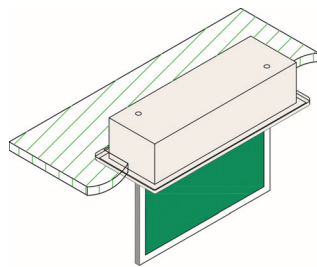

REX LED

DESCRIPTION

Recessed white RAL9010 powder coated sheet steel housing with ISO legends.

Maintained LED.

SPECIFICATIONS

REX-LED (add legend code and options from icons).

SPECS AND OPTIONS

ISO LEGEND OPTIONS