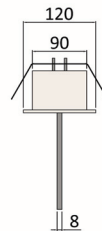

REX LED

DESCRIPTION

Recessed white RAL9010 powder coated sheet steel housing with ISO legends.

Maintained LED.

SPECIFICATIONS

REX-LED (add legend code and options from icons).

SPECS AND OPTIONS

ISO LEGEND OPTIONS