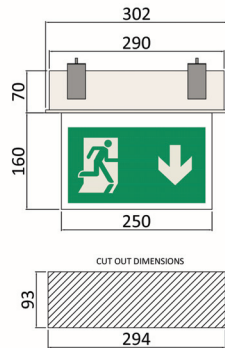

REX LED

DESCRIPTION

Recessed white RAL9010 powder coated sheet steel housing with ISO legends.

Maintained LED.

SPECIFICATIONS

REX-LED (add legend code and options from icons).

SPECS AND OPTIONS

ISO LEGEND OPTIONS