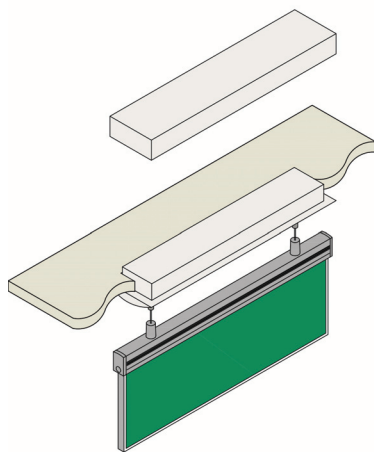

SLD LED

DESCRIPTION

Modern low profile blade Exit. Ceiling, wall with catenary wire and ISO legend.
Maintained LED.

SPECIFICATIONS

PEX-LED/IP56 (add options from icons).

SPECS AND OPTIONS

ISO LEGEND OPTIONS