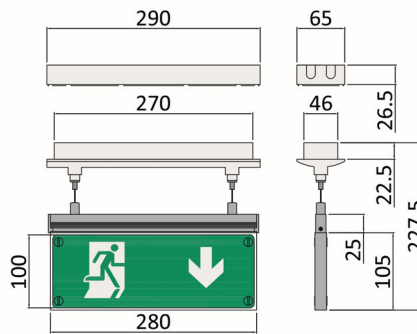

SLD LED

DESCRIPTION

Modern low profile blade Exit. Ceiling, wall with catenary wire and ISO legend.
Maintained LED.

SPECIFICATIONS

PEX-LED/IP56 (add options from icons).

SPECS AND OPTIONS

ISO LEGEND OPTIONS

202

203

205

206