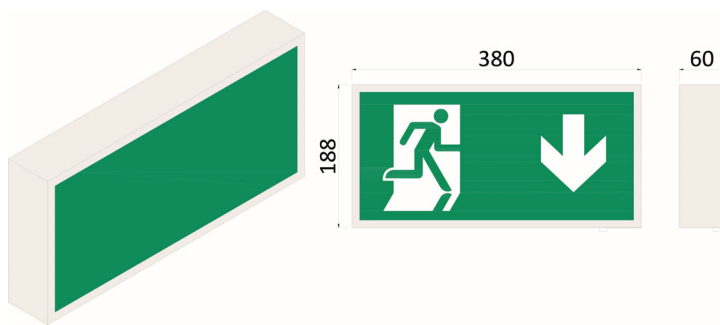

PEX-LED

DESCRIPTION

Robust white powder coated sheet steel housing with ISO legend.

Maintained LED.

SPECIFICATIONS

PEX-LED (add options from icons).

SPECS AND OPTIONS

ISO LEGEND OPTIONS

202

203

205

206