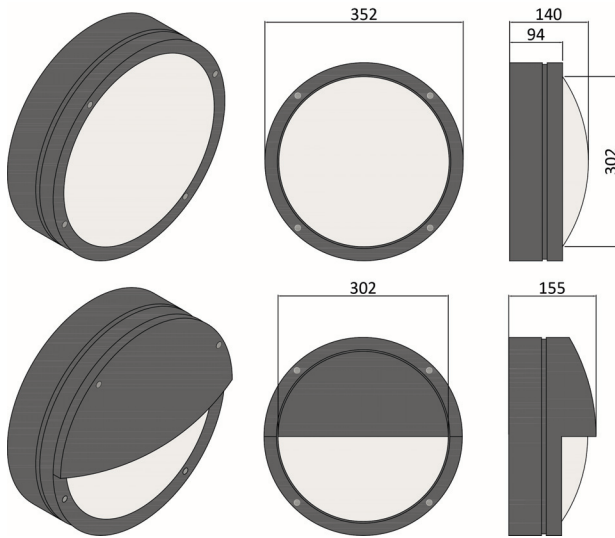

SPECS AND OPTIONS

			230V 50Hz	
EN 60598-1 COMPLIANT	EN 60598-2.22 COMPLIANT	GLOW-WIRE 850°C	IP65	MODE M
MODE NM	LED INSIDE	DALI OPTIONAL	CBS OPTIONAL	LAMP LIFE 50,000 HRS
		WARRANTY 5 YR	WARRANTY 3 YR BATTERY	BATTERY NiCd
3.6V 1.6Ah Type "S/C" NiCd	INPUT VA 6.9/25.3	CRI > 0.8	EM LUMENS 150	CCT 4000
LUMENS 2000